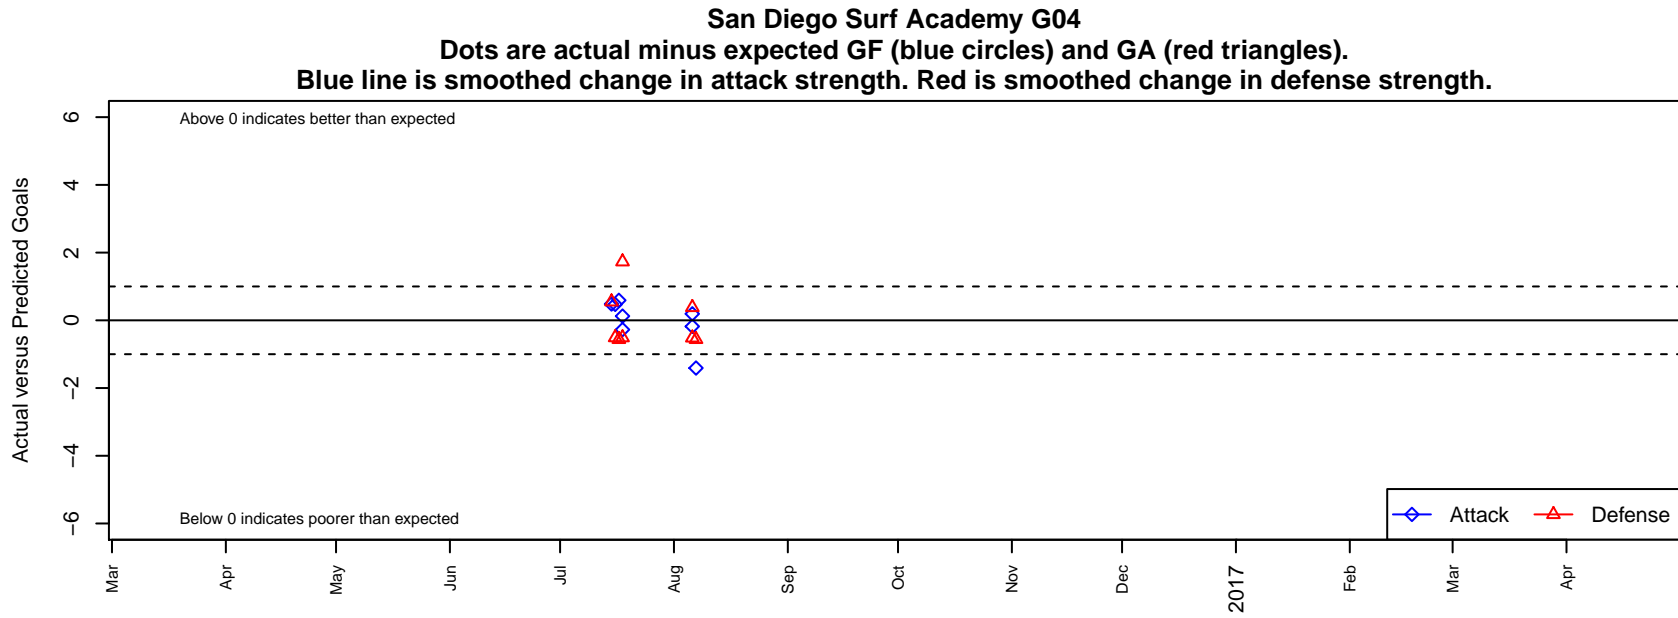

# San Diego Surf Academy G04

, CAS  
 G04 total strength=1521  
 attack=16.85 defense=8.78  
 notes= Condliffe 2016

alt names used:

SAN DIEGO SURF SC SD SURF ACADEMY C  
 SD SURF ACADEMY (CONDLIFFE) 2004 (CA:

Venues played:

2016 Nike Crossfire Challenge Super Group U'  
 2016 Surf Cup Super Black U13

**attack and defense variance (black dot)  
relative to other teams  
and top 10 in region**

**attack and defense rating  
relative to others at age  
and all opponents in last 13 months**

**attack and defense rating  
relative to others at age  
and all opponents in last 13 months**

**Performance relative to 13 month average**

**Performance relative to 13 month average**

Distribution of opponents  
 Red = Lose zone, Blue = Win zone, Green = Even  
 Black line separates win/lose zones