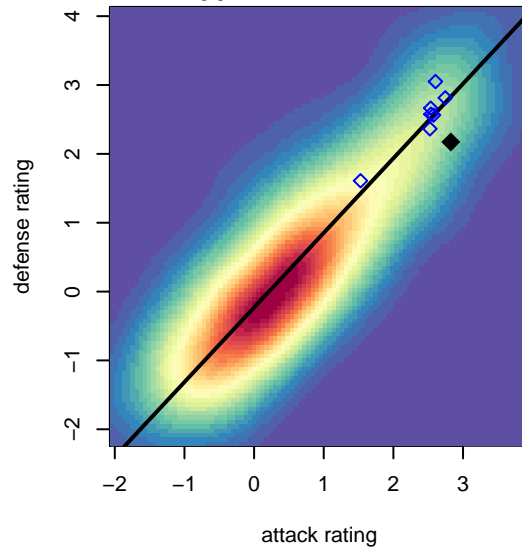

# San Diego Surf Academy G04

, CAS  
 G04 total strength=1521  
 attack=16.85 defense=8.78  
 notes= Condliffe 2016

alt names used:

SAN DIEGO SURF SC SD SURF ACADEMY C  
 SD SURF ACADEMY (CONDLIFFE) 2004 (CA:

Venues played:

2016 Nike Crossfire Challenge Super Group U'  
 2016 Surf Cup Super Black U13

**attack and defense variance (black dot)  
relative to other teams  
and top 10 in region**

**attack and defense rating  
relative to others at age  
and all opponents in last 13 months**

**attack and defense rating  
relative to others at age  
and all opponents in last 13 months**

**Performance relative to 13 month average**

**Performance relative to 13 month average**

Distribution of opponents  
 Red = Lose zone, Blue = Win zone, Green = Even  
 Black line separates win/lose zones

lot. A=Neither has attack advantage, B=Opponent has both attack and defense advantage, C=Opponent has both attack and defense disadvantage, D=Both have

<b>date</b>	<b>home</b>		<b>away</b>		<b>venue</b>	<b>pred.home</b>	<b>pred.away</b>
2016-08-07	San Diego Surf Academy G04	0	Crossfire Premier A G04	2	2016 Surf Cup Super Black U13	1.41	1.44
2016-08-06	Strikers FC OC EGSL G04	2	San Diego Surf Academy G04	1	2016 Surf Cup Super Black U13	1.48	0.81
2016-08-06	San Diego Surf Academy G04	1	LA Galaxy SB Elite G04	1	2016 Surf Cup Super Black U13	1.18	1.38
2016-07-18	Eastside FC Red G04	0	San Diego Surf Academy G04	1	2016 Nike Crossfire Challenge Super Grou	1.73	0.88
2016-07-18	San Diego Surf Academy G04	1	Mustang SC Pre-ECNL G04	2	2016 Nike Crossfire Challenge Super Grou	1.27	1.49
2016-07-17	Crossfire Premier A G04	2	San Diego Surf Academy G04	2	2016 Nike Crossfire Challenge Super Grou	1.44	1.41
2016-07-16	San Diego Surf Academy G04	2	PacNW Maroon G04	2	2016 Nike Crossfire Challenge Super Grou	1.53	1.49
2016-07-15	San Diego Surf Academy G04	4	Westside Timbers Copa TS G04	0	2016 Nike Crossfire Challenge Super Grou	3.52	0.55