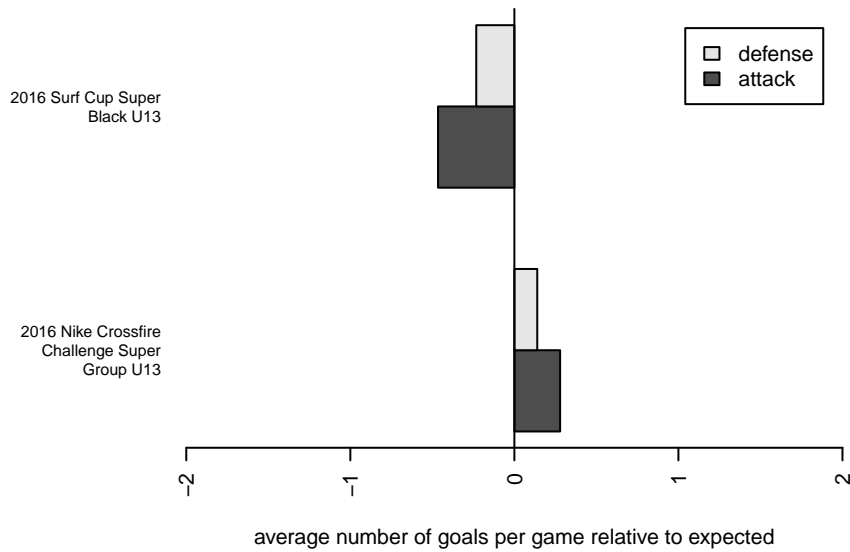

# San Diego Surf Academy G04

, CAS  
 G04 total strength=1521  
 attack=16.85 defense=8.78  
 notes= Condliffe 2016

alt names used:

SAN DIEGO SURF SC SD SURF ACADEMY C  
 SD SURF ACADEMY (CONDLIFFE) 2004 (CA:

Venues played:

2016 Nike Crossfire Challenge Super Group U'  
 2016 Surf Cup Super Black U13

**attack and defense variance (black dot)  
relative to other teams  
and top 10 in region**

**attack and defense rating  
relative to others at age  
and all opponents in last 13 months**

**attack and defense rating  
relative to others at age  
and all opponents in last 13 months**

**Performance relative to 13 month average**

**Performance relative to 13 month average**

Distribution of opponents  
 Red = Lose zone, Blue = Win zone, Green = Even  
 Black line separates win/lose zones

lot. A=Neither has attack advantage, B=Opponent has both attack and defense advantage, C=Opponent has both attack and defense disadvantage, D=Both have

<b>date</b>	<b>home</b>		<b>away</b>		<b>venue</b>	<b>pred.home</b>	<b>pred.away</b>
2016-08-07	San Diego Surf Academy G04	0	Crossfire Premier A G04	2	2016 Surf Cup Super Black U13	1.41	1.44
2016-08-06	Strikers FC OC EGSL G04	2	San Diego Surf Academy G04	1	2016 Surf Cup Super Black U13	1.48	0.81
2016-08-06	San Diego Surf Academy G04	1	LA Galaxy SB Elite G04	1	2016 Surf Cup Super Black U13	1.18	1.38
2016-07-18	Eastside FC Red G04	0	San Diego Surf Academy G04	1	2016 Nike Crossfire Challenge Super Grou	1.73	0.88
2016-07-18	San Diego Surf Academy G04	1	Mustang SC Pre-ECNL G04	2	2016 Nike Crossfire Challenge Super Grou	1.27	1.49
2016-07-17	Crossfire Premier A G04	2	San Diego Surf Academy G04	2	2016 Nike Crossfire Challenge Super Grou	1.44	1.41
2016-07-16	San Diego Surf Academy G04	2	PacNW Maroon G04	2	2016 Nike Crossfire Challenge Super Grou	1.53	1.49
2016-07-15	San Diego Surf Academy G04	4	Westside Timbers Copa TS G04	0	2016 Nike Crossfire Challenge Super Grou	3.52	0.55