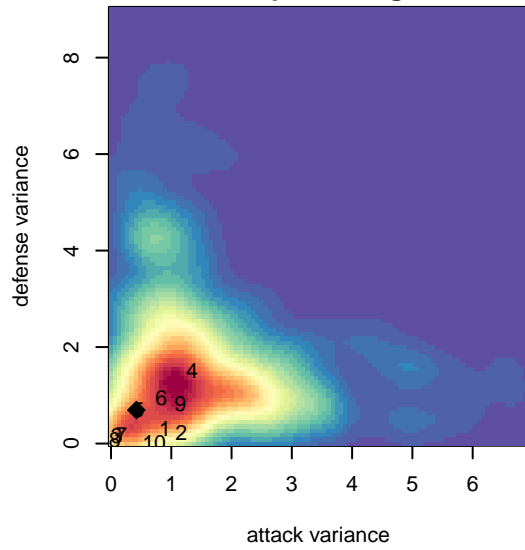

# San Diego Surf Academy G04

, CAS  
 G04 total strength=1521  
 attack=16.85 defense=8.78  
 notes= Condliffe 2016

alt names used:

SAN DIEGO SURF SC SD SURF ACADEMY C  
 SD SURF ACADEMY (CONDLIFFE) 2004 (CA:

Venues played:

2016 Nike Crossfire Challenge Super Group U'  
 2016 Surf Cup Super Black U13

**attack and defense variance (black dot)  
relative to other teams  
and top 10 in region**

**attack and defense rating  
relative to others at age  
and all opponents in last 13 months**

**attack and defense rating  
relative to others at age  
and all opponents in last 13 months**

**Performance relative to 13 month average**

**Performance relative to 13 month average**

Distribution of opponents  
 Red = Lose zone, Blue = Win zone, Green = Even  
 Black line separates win/lose zones