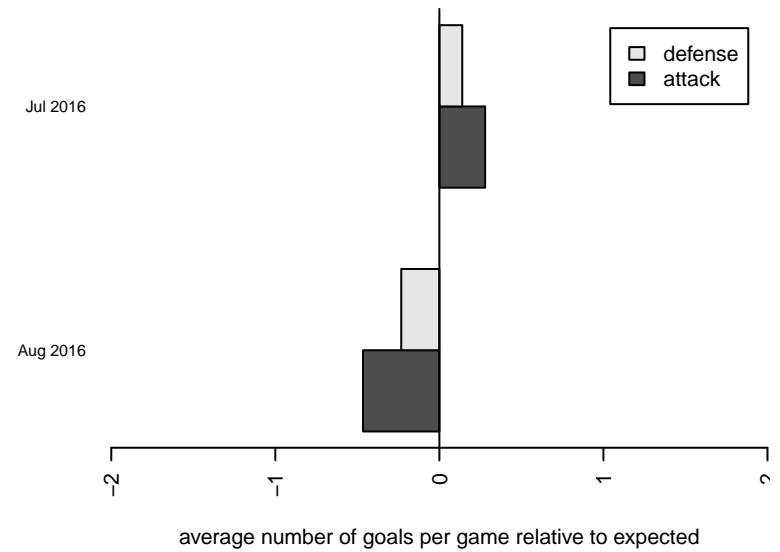

Venues played:

2016 Nike Crossfire Challenge Super Group U'  
 2016 Surf Cup Super Black U13

**attack and defense variance (black dot)  
relative to other teams  
and top 10 in region**

**attack and defense rating  
relative to others at age  
and all opponents in last 13 months**

**attack and defense rating  
relative to others at age  
and all opponents in last 13 months**

**Performance relative to 13 month average**

**Performance relative to 13 month average**

Distribution of opponents  
 Red = Lose zone, Blue = Win zone, Green = Even  
 Black line separates win/lose zones