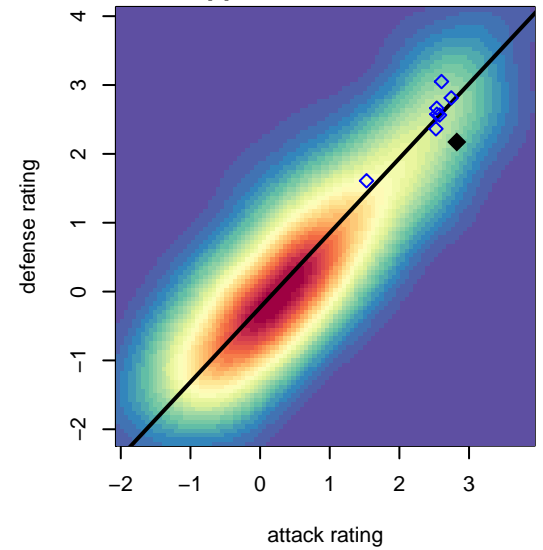

# San Diego Surf Academy G04

, CAS  
 G04 total strength=1521  
 attack=16.85 defense=8.78  
 notes= Condliffe 2016

alt names used:

SAN DIEGO SURF SC SD SURF ACADEMY C  
 SD SURF ACADEMY (CONDLIFFE) 2004 (CA:

Venues played:

2016 Nike Crossfire Challenge Super Group U'  
 2016 Surf Cup Super Black U13

**attack and defense variance (black dot)  
relative to other teams  
and top 10 in region**

**attack and defense rating  
relative to others at age  
and all opponents in last 13 months**

**attack and defense rating  
relative to others at age  
and all opponents in last 13 months**

**Performance relative to 13 month average**

**Performance relative to 13 month average**

Distribution of opponents  
 Red = Lose zone, Blue = Win zone, Green = Even  
 Black line separates win/lose zones

lot. A=Neither has attack advantage, B=Opponent has both attack and defense advantage, C=Opponent has both attack and defense disadvantage, D=Both have

<b>date</b>	<b>home</b>		<b>away</b>		<b>venue</b>	<b>pred.home</b>	<b>pred.away</b>
2016-08-07	San Diego Surf Academy G04	0	Crossfire Premier A G04	2	2016 Surf Cup Super Black U13	1.41	1.44
2016-08-06	Strikers FC OC EGSL G04	2	San Diego Surf Academy G04	1	2016 Surf Cup Super Black U13	1.48	0.81
2016-08-06	San Diego Surf Academy G04	1	LA Galaxy SB Elite G04	1	2016 Surf Cup Super Black U13	1.18	1.38
2016-07-18	Eastside FC Red G04	0	San Diego Surf Academy G04	1	2016 Nike Crossfire Challenge Super Grou	1.73	0.88
2016-07-18	San Diego Surf Academy G04	1	Mustang SC Pre-ECNL G04	2	2016 Nike Crossfire Challenge Super Grou	1.27	1.49
2016-07-17	Crossfire Premier A G04	2	San Diego Surf Academy G04	2	2016 Nike Crossfire Challenge Super Grou	1.44	1.41
2016-07-16	San Diego Surf Academy G04	2	PacNW Maroon G04	2	2016 Nike Crossfire Challenge Super Grou	1.53	1.49
2016-07-15	San Diego Surf Academy G04	4	Westside Timbers Copa TS G04	0	2016 Nike Crossfire Challenge Super Grou	3.52	0.55