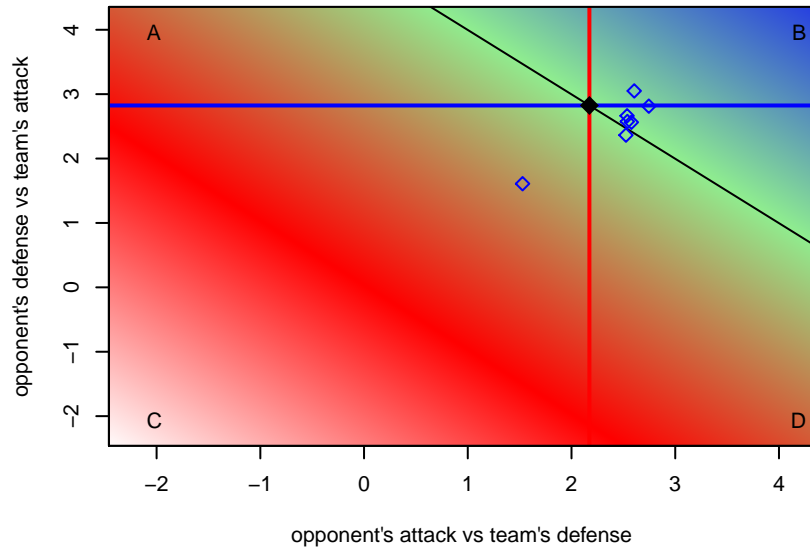

**attack and defense rating  
relative to others at age  
and all opponents in last 13 months**

**Performance relative to 13 month average**

**Performance relative to 13 month average**

Distribution of opponents  
 Red = Lose zone, Blue = Win zone, Green = Even  
 Black line separates win/lose zones

lot. A=Neither has attack advantage, B=Opponent has both attack and defense advantage, C=Opponent has both attack and defense disadvantage, D=Both have

<b>date</b>	<b>home</b>		<b>away</b>		<b>venue</b>	<b>pred.home</b>	<b>pred.away</b>
2016-08-07	San Diego Surf Academy G04	0	Crossfire Premier A G04	2	2016 Surf Cup Super Black U13	1.41	1.44
2016-08-06	Strikers FC OC EGSL G04	2	San Diego Surf Academy G04	1	2016 Surf Cup Super Black U13	1.48	0.81
2016-08-06	San Diego Surf Academy G04	1	LA Galaxy SB Elite G04	1	2016 Surf Cup Super Black U13	1.18	1.38
2016-07-18	Eastside FC Red G04	0	San Diego Surf Academy G04	1	2016 Nike Crossfire Challenge Super Grou	1.73	0.88
2016-07-18	San Diego Surf Academy G04	1	Mustang SC Pre-ECNL G04	2	2016 Nike Crossfire Challenge Super Grou	1.27	1.49
2016-07-17	Crossfire Premier A G04	2	San Diego Surf Academy G04	2	2016 Nike Crossfire Challenge Super Grou	1.44	1.41
2016-07-16	San Diego Surf Academy G04	2	PacNW Maroon G04	2	2016 Nike Crossfire Challenge Super Grou	1.53	1.49
2016-07-15	San Diego Surf Academy G04	4	Westside Timbers Copa TS G04	0	2016 Nike Crossfire Challenge Super Grou	3.52	0.55